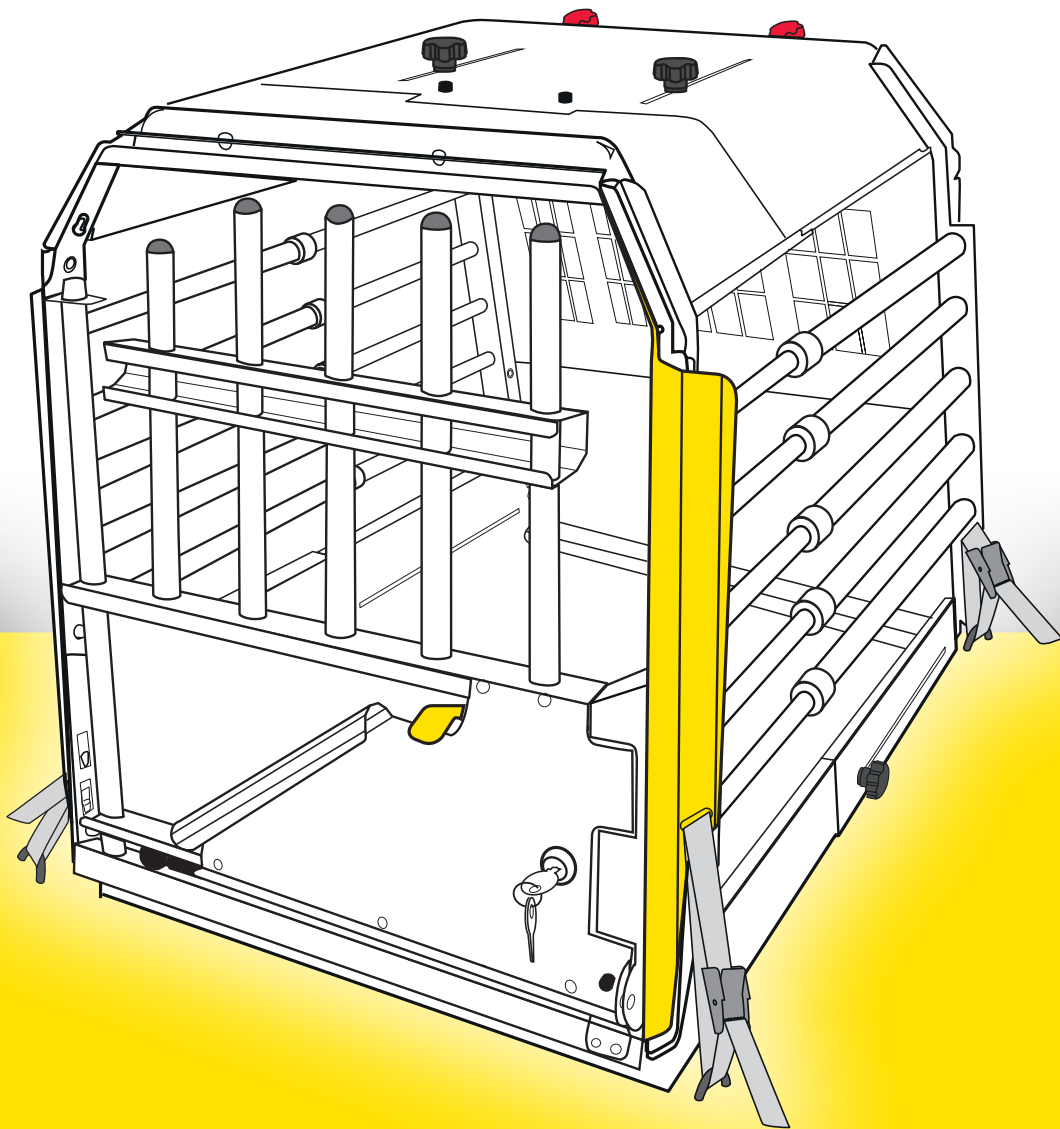

mimSAFE

www.mimsafe.se

ASSEMBLY INSTRUCTIONS

VARIOCAGE

original single

A Floor Rear

00366		1X
00390		
00376		
00363		
00379		
00380		
00378		
00381		
Product no	No of items	

B Floor Front