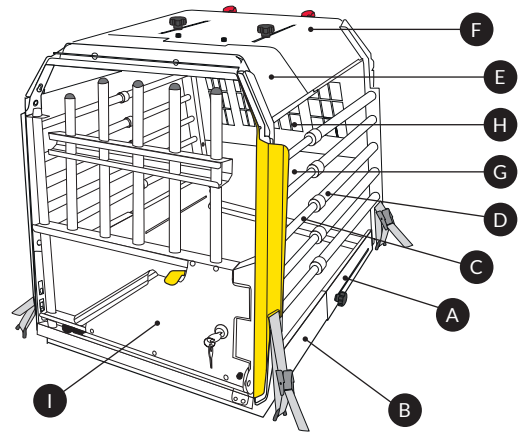

00366		1X
00390		
00376		
00363		
00379		
00380		
00378		
00381		
Product no	No of items	

00366		1X
00390		
00376		
00363		
00379		
00380		
00378		
00381		
Product no	No of items	

C Sidebar

00366	X4	2X
00390	X4	
00376	X4	
00363	X5	
00379	X6	
00380	X6	
00378	X7	
00381	X8	
Product no	Pipes	No of items

00366	X4	2X
00390	X4	
00376	X4	
00363	X5	
00379	X6	
00380	X6	
00378	X7	
00381	X8	
Product no	Pipes	No of items