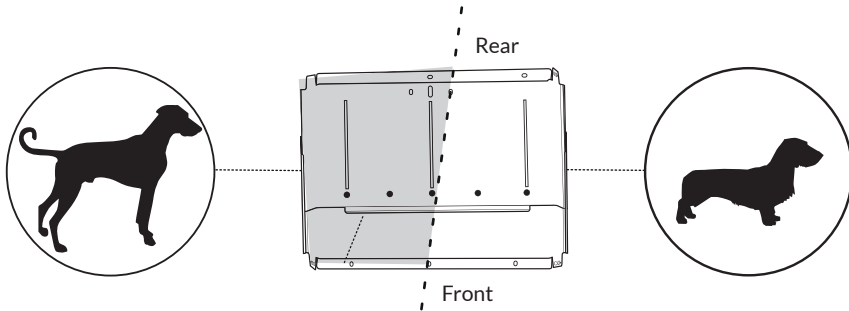

J Divider Rear

STEP
23

<p>M-SM6X14IA 4X</p> 	<p>M-BR6X19X1S 4X Ø19mm</p> 	<p>M-B251,56,5SLD 4X Ø25mm</p> 
--	---	--

STEP
24

If you got different size of dogs they might need different size of room in the cage.

Divider is fixed in the front of and bottom of cage only top is adjustable.

If you got same size of dogs they could have equal size of room in the cage.

STEP
25a

M-SM6X14IA
5X

For a cage with different size dogs. Put two screws at top. At the rear either to the left or right.