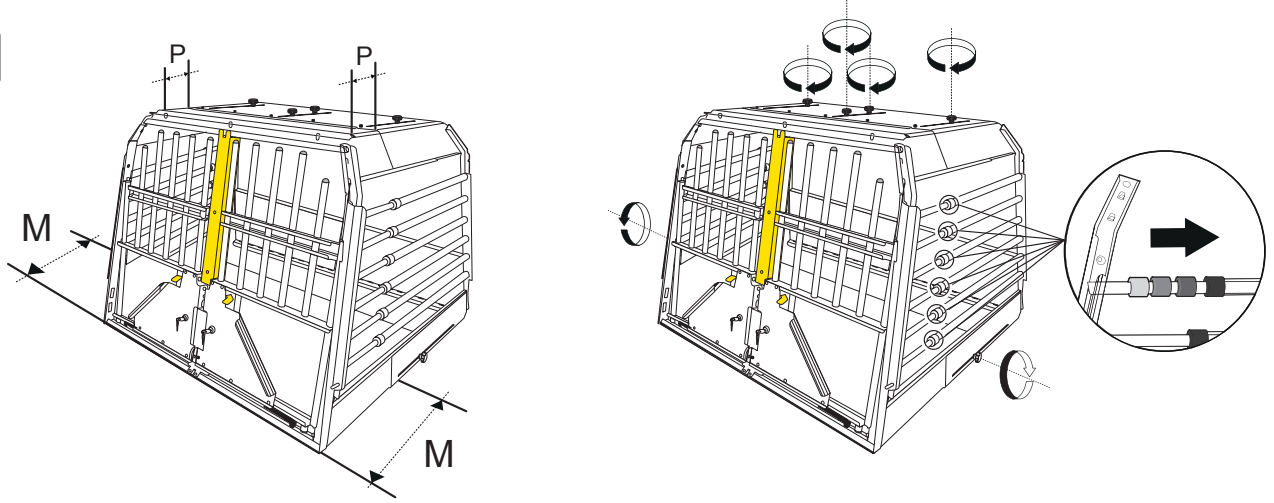

STEP
20

STEP
21

STEP
22

K Divider Front

J Divider Rear