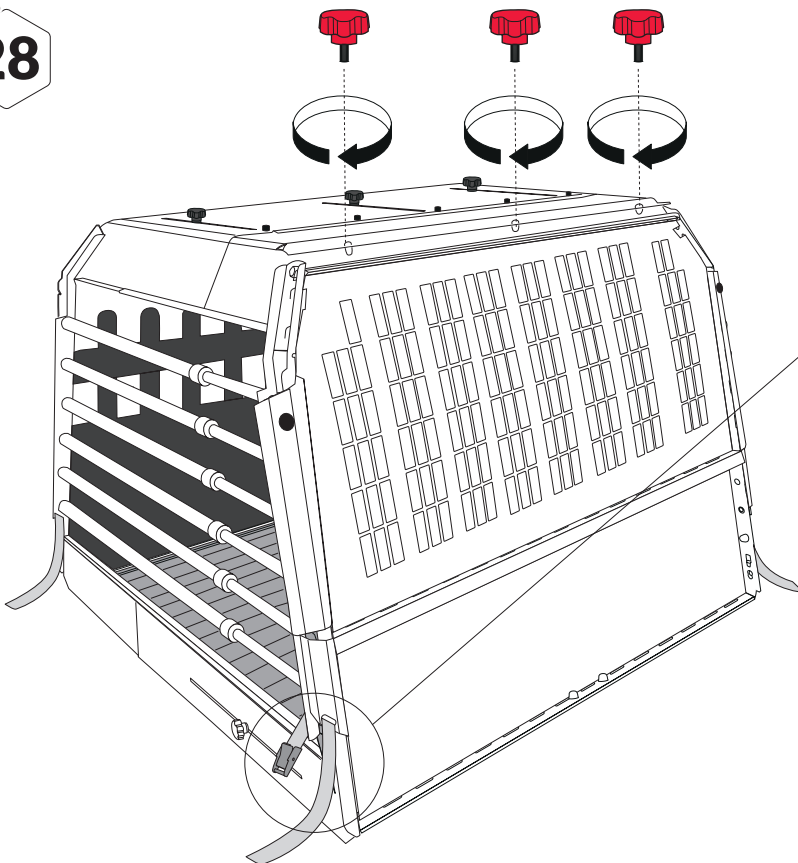

Also two screws at the bottom of the cage. At the rear either to the left or the right.

Tighten screws in panel.

STEP
25b

M-SM6X14IA
5X

For a cage with equal size dogs. Put two screws at top. In the middle.

Also two screws at the bottom of the cage. In the middle.

Tighten screws in panel.

STEP
26

H Escape Hatch

STEP
27

H Escape Hatch

STEP
28

STEP
29