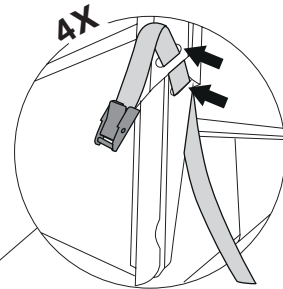

Also two screws at the bottom of the cage. At the rear either to the left or the right.

Tighten screws in panel.

STEP
25b

M-SM6X14IA
5X

For a cage with equal size dogs. Put two screws at top. In the middle.

Also two screws at the bottom of the cage. In the middle.

Tighten screws in panel.

STEP
26

H Escape Hatch

STEP
27

H Escape Hatch

STEP
28

STEP
29