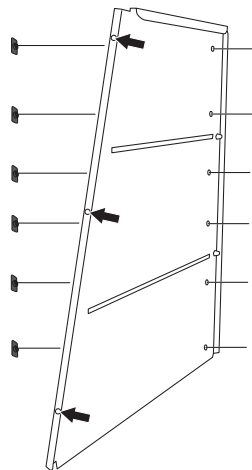

STEP
11

M-SM6X14IA
2X

STEP
12

M-R3015M5S 4X	M-B13265SLD 4X Ø13mm plastic	M-VBM5X16 4X
		

STEP
13

STEP
14

STEP
15

STEP
16

STEP
17

STEP
18

STEP
19

WARNING!

STEP
20

STEP
21

STEP
22

K Divider Front

J Divider Rear

STEP
23

<p>M-SM6X14IA 4X</p> 	<p>M-BR6X19X1S 4X Ø19mm</p> 	<p>M-B251,56,5SLD 4X Ø25mm</p> 
--	---	--

STEP
24

If you got different size of dogs they might need different size of room in the cage.

Divider is fixed in the front of and bottom of cage only top is adjustable.

If you got same size of dogs they could have equal size of room in the cage.

STEP
25a

M-SM6X14IA
5X

For a cage with different size dogs. Put two screws at top. At the rear either to the left or right.