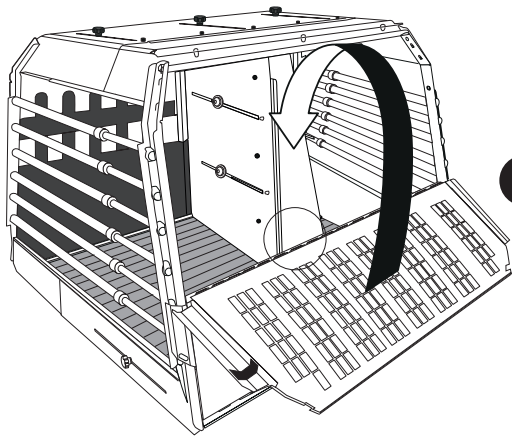

Also two screws at the bottom of the cage. At the rear either to the left or the right.

Tighten screws in panel.

STEP
25b

M-SM6X14IA
5X

For a cage with equal size dogs. Put two screws at top. In the middle.

Also two screws at the bottom of the cage. In the middle.

Tighten screws in panel.

STEP
26

H Escape Hatch

STEP
27

H Escape Hatch

STEP
28

STEP
29