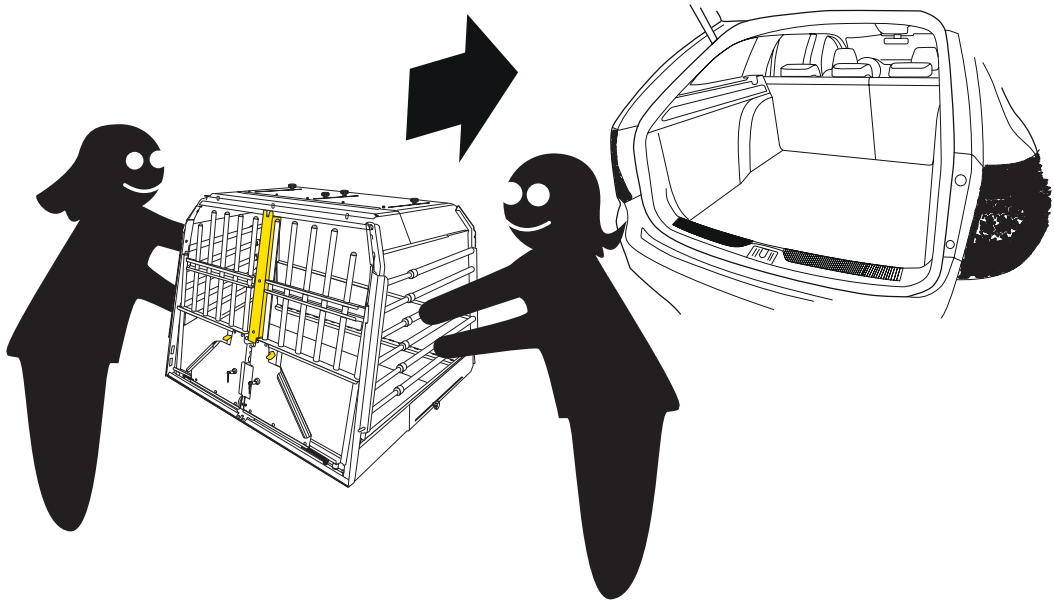

Also two screws at the bottom of the cage. At the rear either to the left or the right.

Tighten screws in panel.

STEP
25b

M-SM6X14IA
5X

For a cage with equal size dogs. Put two screws at top. In the middle.

Also two screws at the bottom of the cage. In the middle.

Tighten screws in panel.

STEP
26

H Escape Hatch

STEP
27

H Escape Hatch

STEP
28

STEP
29

STEP
30