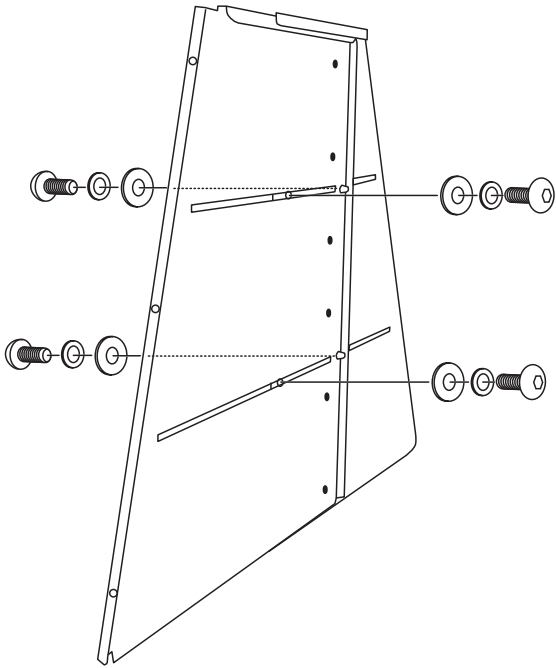

STEP
23

M-SM6X14IA 4X	M-BR6X19X1S 4X Ø19mm	M-B251,56,5SLD 4X Ø25mm