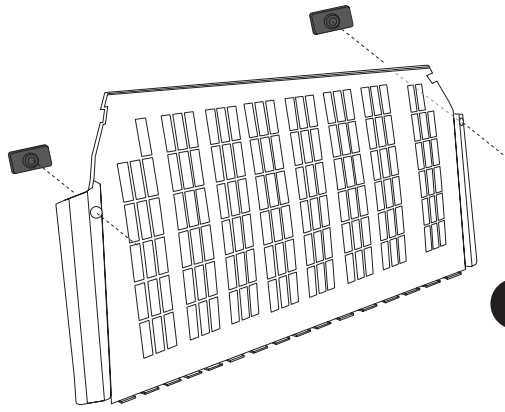

Divider is fixed in the front of and bottom of cage only top is adjustable.

If you got same size of dogs they could have equal size of room in the cage.

STEP
25a

M-SM6X14IA
5X

For a cage with different size dogs. Put two screws at top. At the rear either to the left or right.

Also two screws at the bottom of the cage. At the rear either to the left or the right.

Tighten screws in panel.

STEP
25b

M-SM6X14IA
5X

For a cage with equal size dogs. Put two screws at top. In the middle.

Also two screws at the bottom of the cage. In the middle.

Tighten screws in panel.

STEP
26

H Escape Hatch

STEP
27

H Escape Hatch

STEP
28

STEP
29