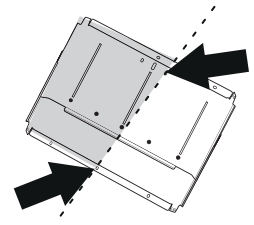

J Divider Rear

STEP
23

<p>M-SM6X14IA 4X</p> 	<p>M-BR6X19X1S 4X Ø19mm</p> 	<p>M-B251,56,5SLD 4X Ø25mm</p> 
--	---	--

STEP
24

If you got different size of dogs they might need different size of room in the cage.

Divider is fixed in the front of and bottom of cage only top is adjustable.

If you got same size of dogs they could have equal size of room in the cage.

STEP
25a

M-SM6X14IA
5X

For a cage with different size dogs. Put two screws at top. At the rear either to the left or right.