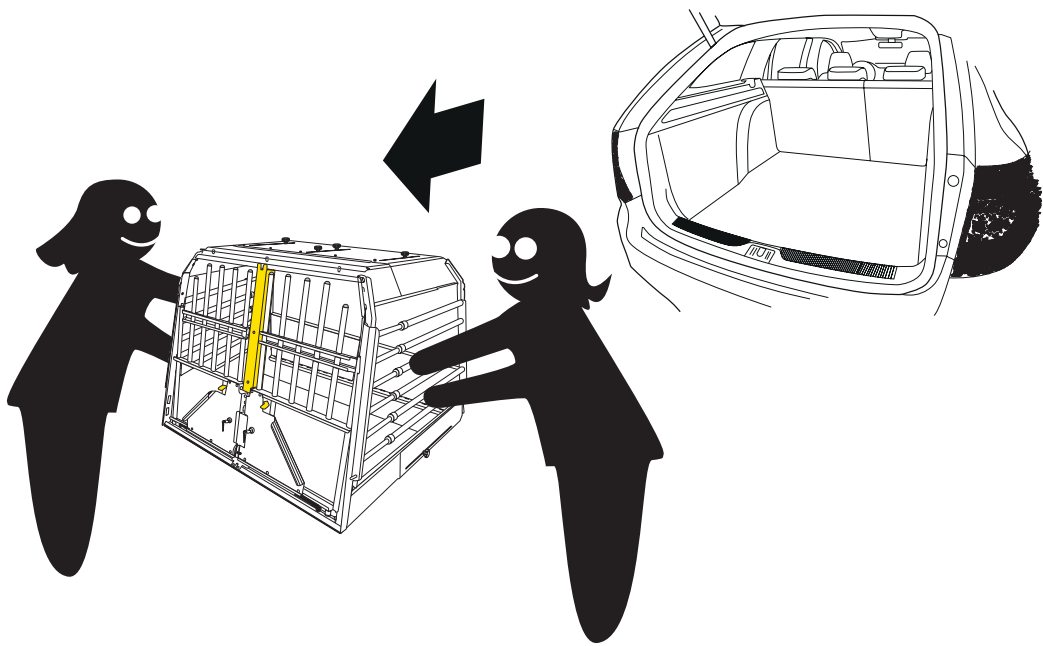

STEP
20

STEP
21

STEP
22

K Divider Front

J Divider Rear