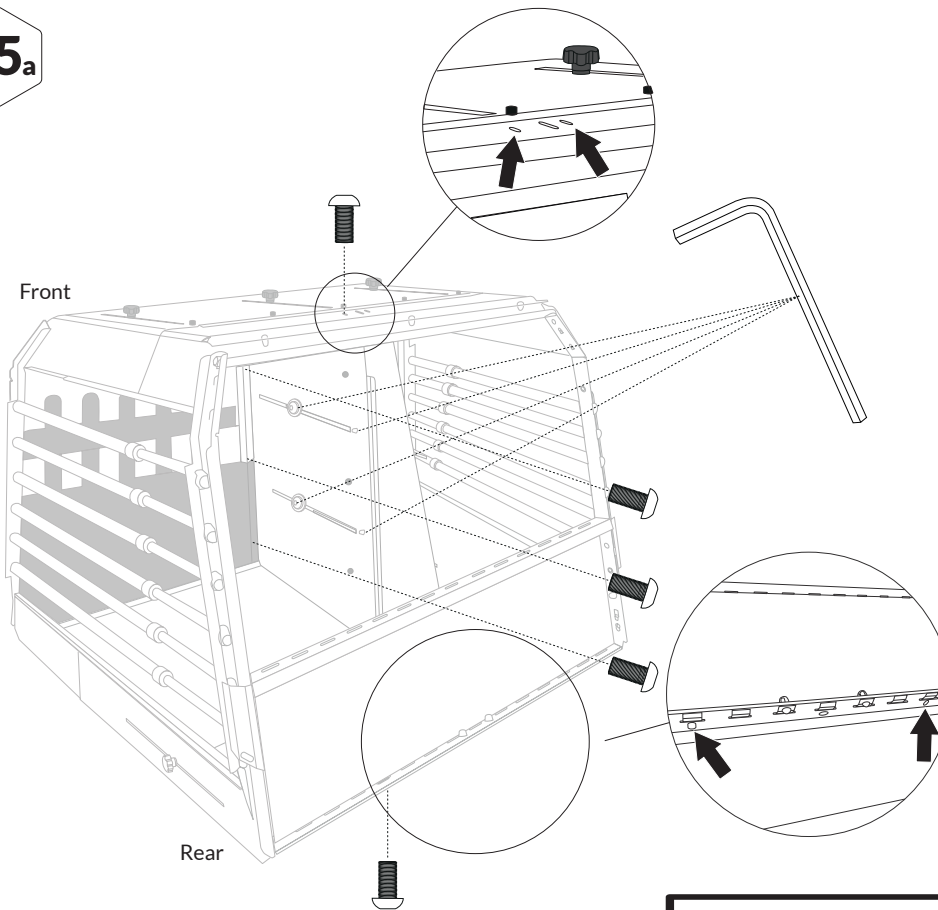

J Divider Rear

STEP
23

<p>M-SM6X14IA 4X</p> 	<p>M-BR6X19X1S 4X Ø19mm</p> 	<p>M-B251,56,5SLD 4X Ø25mm</p> 
--	---	--

STEP
24

If you got different size of dogs they might need different size of room in the cage.

Divider is fixed in the front of and bottom of cage only top is adjustable.

If you got same size of dogs they could have equal size of room in the cage.

STEP
25a

M-SM6X14IA
5X

For a cage with different size dogs. Put two screws at top. At the rear either to the left or right.