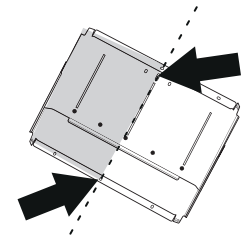

Divider is fixed in the front of and bottom of cage only top is adjustable.

If you got same size of dogs they could have equal size of room in the cage.

STEP
25a

M-SM6X14IA
5X

For a cage with different size dogs. Put two screws at top. At the rear either to the left or right.

Also two screws at the bottom of the cage. At the rear either to the left or the right.

Tighten screws in panel.

STEP
25b

M-SM6X14IA
5X

For a cage with equal size dogs. Put two screws at top. In the middle.