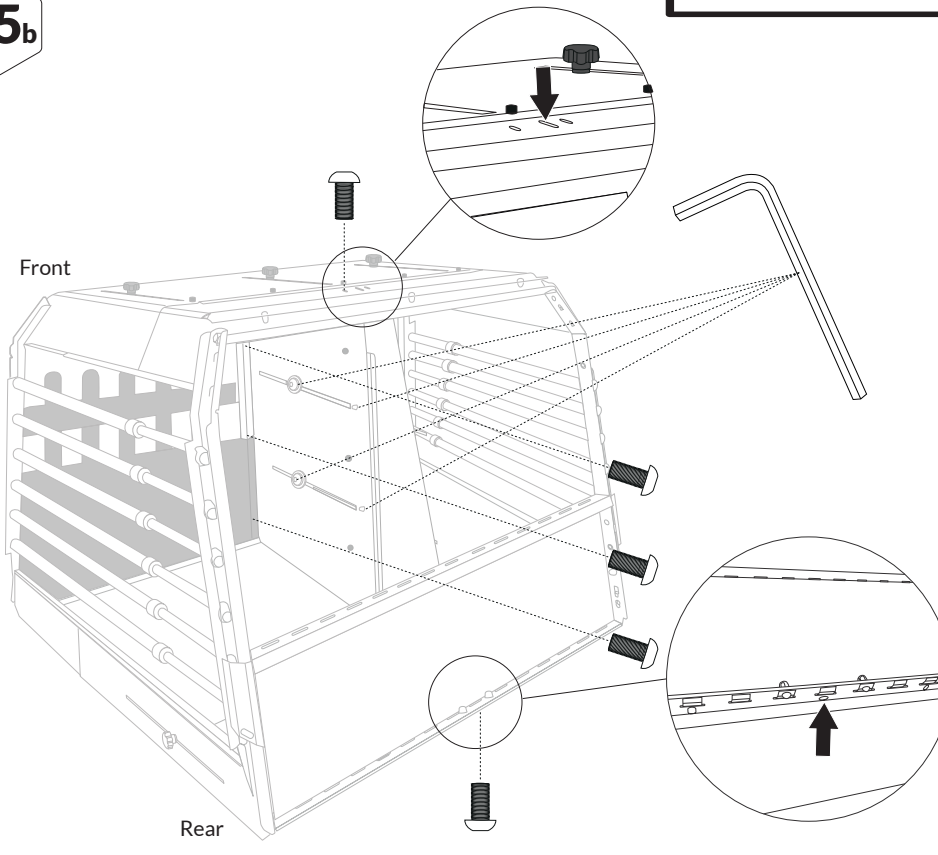

Divider is fixed in the front of and bottom of cage only top is adjustable.

If you got same size of dogs they could have equal size of room in the cage.

STEP
25a

M-SM6X14IA
5X

For a cage with different size dogs. Put two screws at top. At the rear either to the left or right.

Also two screws at the bottom of the cage. At the rear either to the left or the right.

Tighten screws in panel.

STEP
25b

M-SM6X14IA
5X

For a cage with equal size dogs. Put two screws at top. In the middle.

Also two screws at the bottom of the cage. In the middle.

Tighten screws in panel.

STEP
26

H Escape Hatch

STEP
27

H Escape Hatch

STEP
28

STEP
29