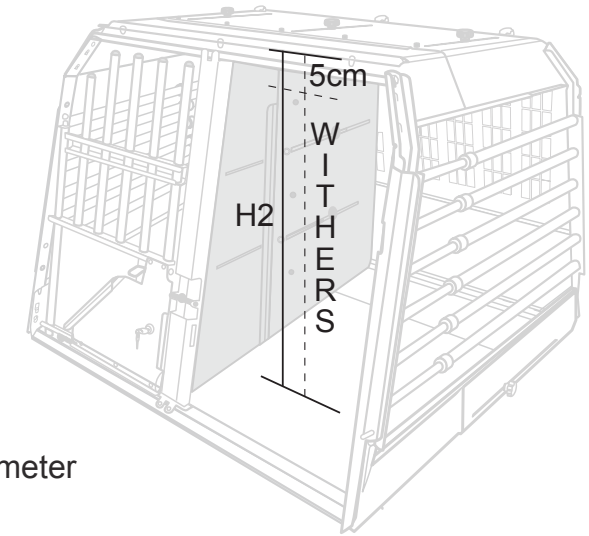

Dog + Variocage

Art nr	Modell						
00390	3G Variocage Minimax Single L (MSL)	Yes	Yes	Yes	No	No	No
00366	3G Variocage Minimax Single XL (MSXL)	Yes	Yes	Yes	Yes	No	No
00367	3G Variocage Compact Singel Large (CSL)	No	No	Yes	No	No	No
00368	3G Variocage Compact Single X-Large (CSXL)	No	No	Yes	Yes	No	No
00376	3G Variocage Single X-Small (SXS)	No	No	Yes	Yes	No	No
00363	3G Variocage Single Large (SL)	No	No	Yes	Yes	No	No
00380	3G Variocage Single X-Large (SXL)	No	No	Yes	Yes	Yes	No
00377	3G Variocage Double Small (DS)	No	No	Yes	Yes	No	No
00383	3G Variocage Double Medium (DM)	No	No	Yes	Yes	No	No
00361	3G Variocage Double Large (DL)	No	No	Yes	Yes	No	No
00364	3G Variocage Double X-Large (DXL)	No	No	Yes	Yes	Yes	Yes
00365	3G Variocage Double XX-Large (DXXL)	No	No	Yes	Yes	Yes	Yes
00381	3G Variocage Maximum Single (MS)	No	No	Yes	Yes	Yes	Yes
00369	3G Variocage Maximum Double (MD)	No	No	Yes	Yes	Yes	Yes

Centimeter

Inner roof height H2

- 44
- 44
- 63
- 63
- 57
- 63
- 70
- 57
- 63
- 63
- 70
- 70
- 83
- 83

We can only give an indication on which Variocage that suits your dog. Your dog's height plus 5 cm gives recommended minimum internal height of the cage. See the height H2. Each happy Dog + human has special needs. Make sure that the chosen Variocage model fits your dog prior to purchase. Visit an authorized dealer for the best assistance and guidance.

Withers plus 5 cm gives the lowest H2